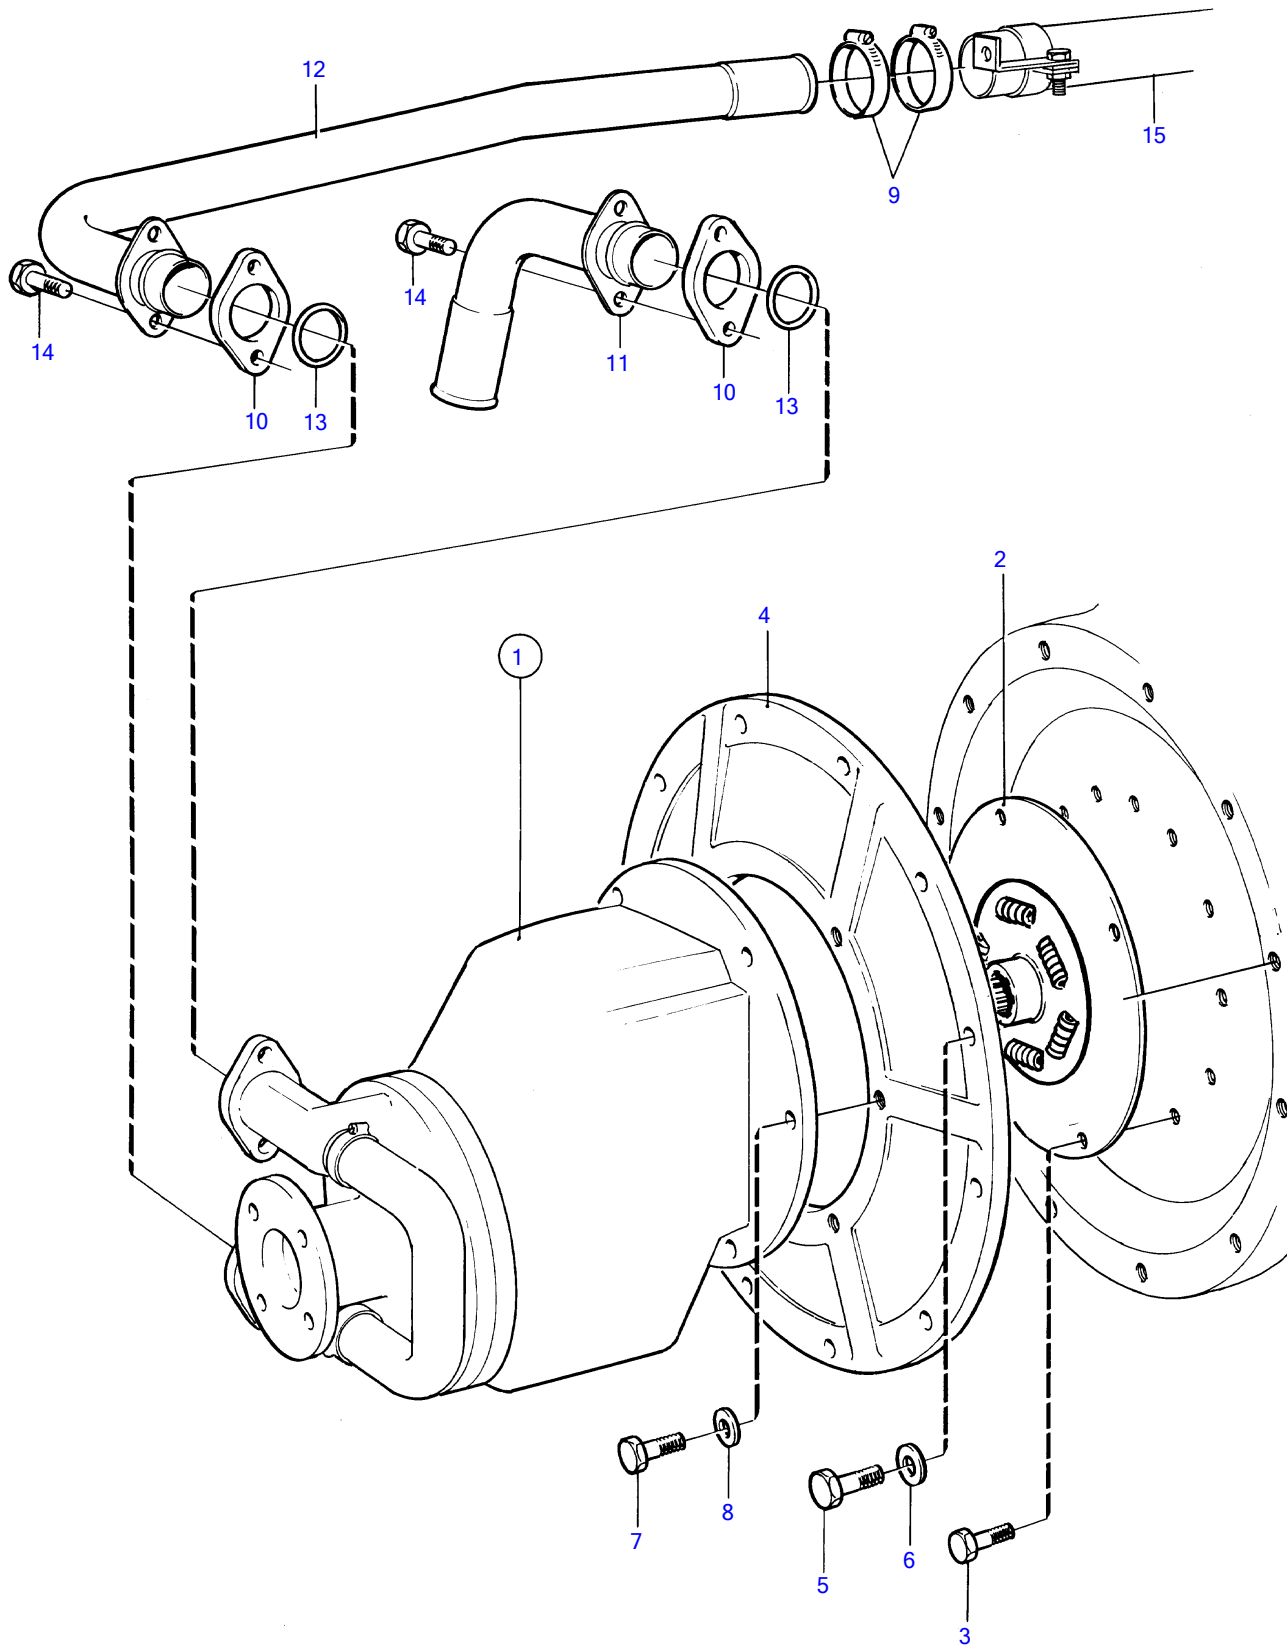

TAMD31D, TMD31D

10821

TAMD31D, TMD31D

REF	PART NO.	QTY	DESCRIPTION	NOTES
1		1	Reversing gear	
2	855389	1	Absorber	
3	946173	6	Flange screw	
4	829489	1	Cardboard tube	
5	946752	11	Flange screw	
6	941908	11	Spring washer	Early type
7	946752	6	Flange screw	
8	941908	6	Spring washer	Early type
9	961669	2	Hose clamp	
10	854184	2	Flange	
11	854758	1	Coolant pipe	
12	854759	1	Coolant pipe	
13	925062	2	O-ring	
14	942001	4	Hex. socket screw	
15	860639	1	Hose	Reverse gear-sea water pump.